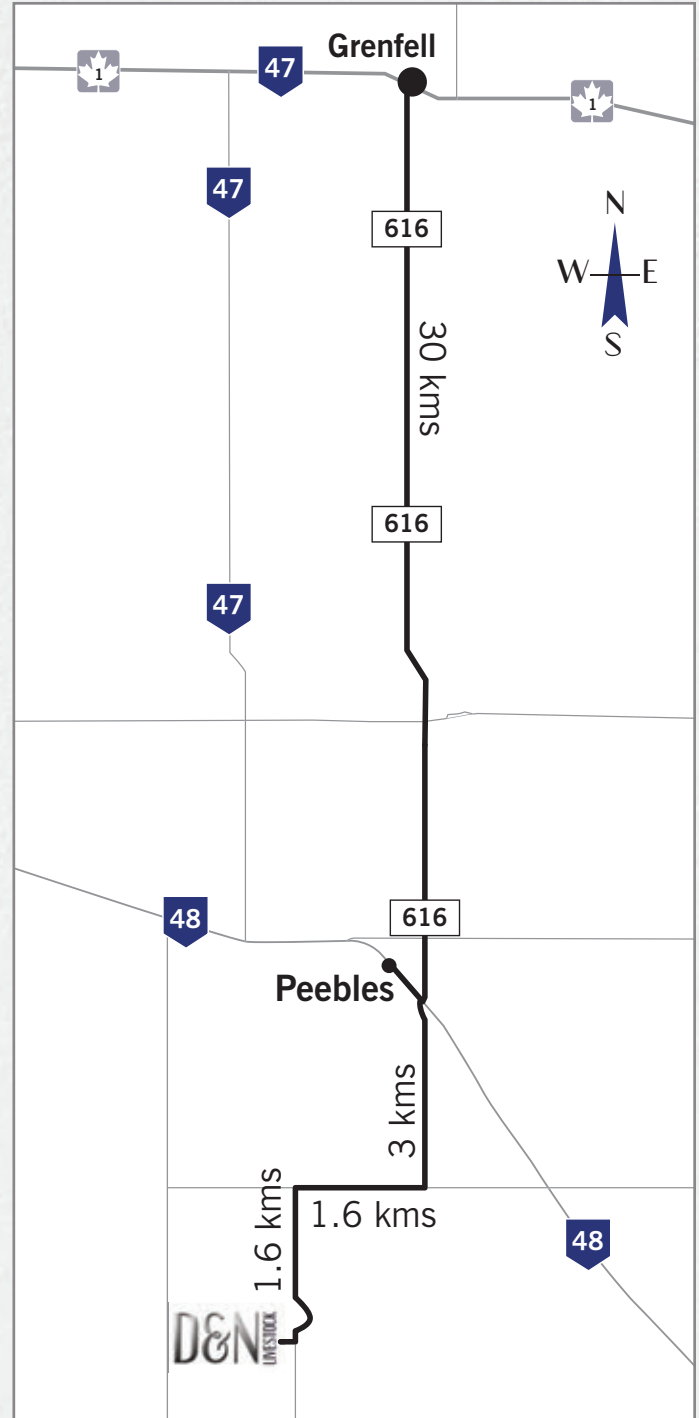

DIRECTIONS...

From Grenfell, SK:
Head south on grid 616 for
30 kms, cross highway 48 and
head 3 kms south, then
1.6 kms west and finally
1.6 kms south.

From Peebles, SK:
Head 3 kms south, then
1.6 kms west and finally
1.6 kms south.